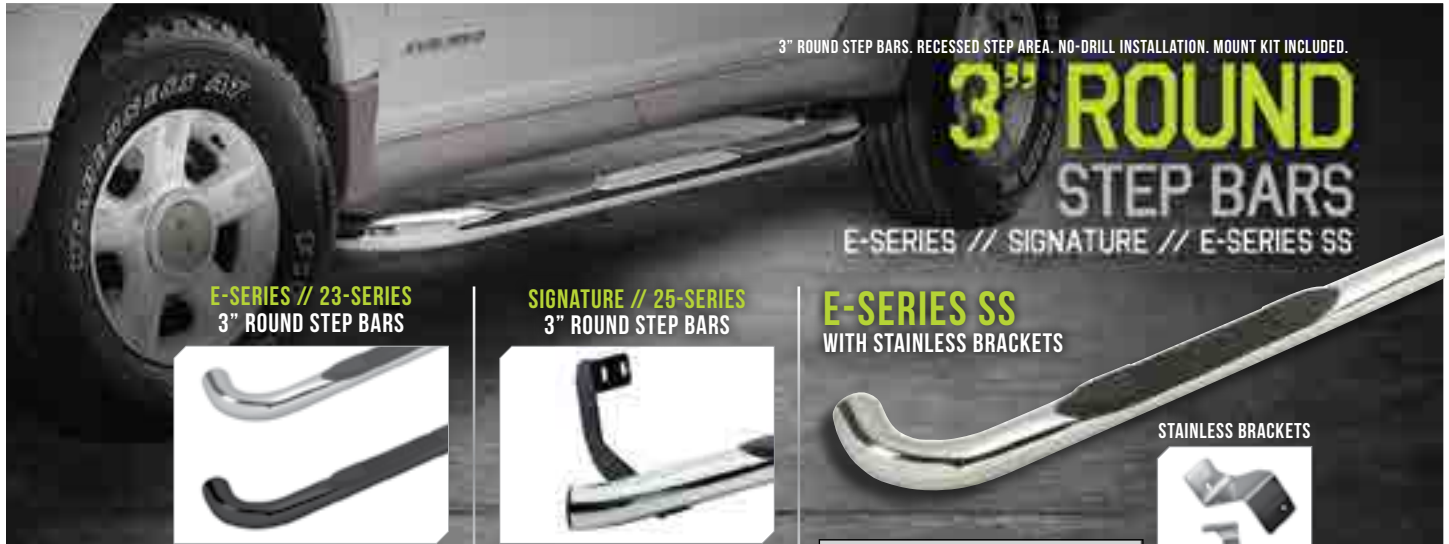

Don't see your application? Call or consult www.bigcountryauto.com for more.

STEP PRODUCTS

3" ROUND STEP BARS. RECESSED STEP AREA. NO-DRILL INSTALLATION. MOUNT KIT INCLUDED.

3" ROUND STEP BARS

E-SERIES // SIGNATURE // E-SERIES SS