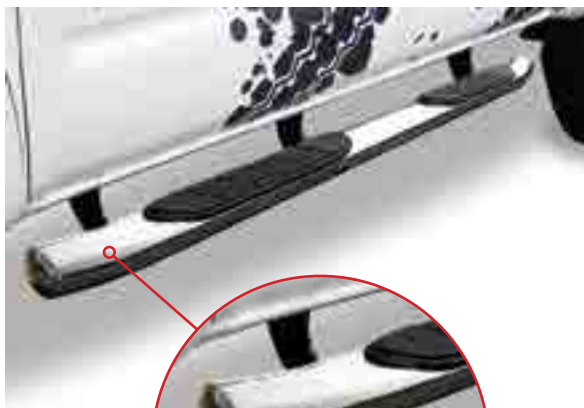

15° ANGLE GIVING YOUR TRUCK A CLEAN, UNIQUE LOOK.

FINISHES

BLACK POWDER COAT

POLISHED STAINLESS STEEL

ALSO AVAILABLE IN WHEEL TO WHEEL

Features:

- O.E. factory styling with additional bed access
- Extra-wide oval step with non-skid step pads means easier, safer entry & exit
- Black powder coat with a *5 year warranty*
- Polished stainless steel with a *limited lifetime warranty*