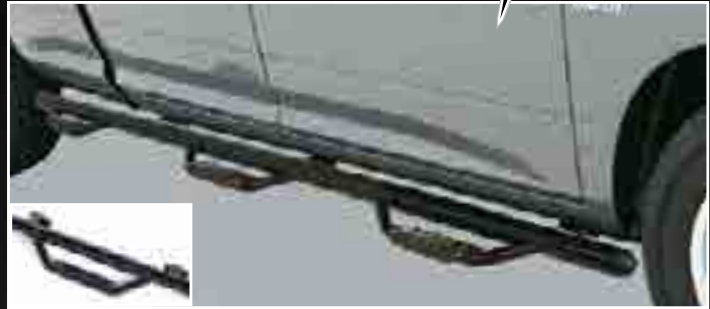

STEP PRODUCTS

GO RHINO!
PRODUCTS

WHEEL TO WHEEL

DOMINATOR D3 ONE-PIECE WHEEL-TO-WHEEL

- Dominator hoops now feature a wider and more slip resistant step pad.
- Punched steel step pads offer extra grip.
- NEW one-piece design.
- Wheel-to-wheel sidesteps made of 3" round tubing.
- No drilling required on most applications.
- Body lift kit compatible.
- 3rd step allows for easy access to bed of truck.
- Aluminum steps available separately, see Jobber Price List
- 3 drop down steps with black steel removable step pads.
- Black powder coat with a 5 year warranty.

THE GORRHINO DOMINATOR D3 ONE-PIECE