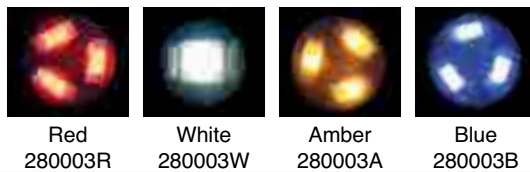

Made in the USA

NEW Bulb Type 921 - Sold in Pairs

- ▼ Simple to Install, replaces stock bulb.
- ▼ Long Life exceeding 50,000 hours.
- ▼ Super-low voltage consumption.
- ▼ 18X brighter than factory lighting.
- ▼ Nichia High Power LED.
- ▼ Digital Polarity