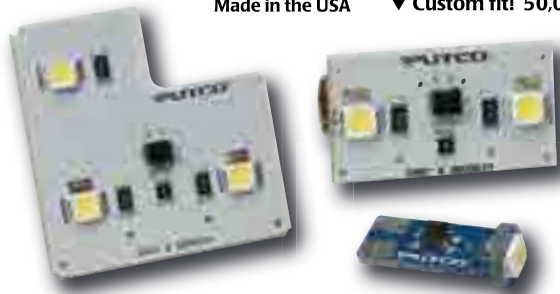

Application-specific LED Dome Lights KITS

Made in the USA

- ▼ These bulbs utilize the original lighting fixture and won't damage any part of your cars lighting!
- ▼ Complete OEM Replacement!
- ▼ Added security when approaching your vehicle.
- ▼ Super-low voltage consumption.
- ▼ Replace your dim yellow lights today!
- ▼ Custom fit! 50,000 hours.

Over 300 Custom Kits !!! New applications are being added daily. Please visit www.putco.com for a complete, up-to-date listing.

Putco High Performance Halogen Bulbs