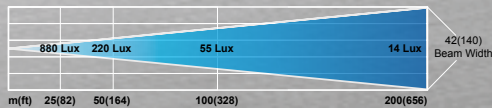

Part #	Mount Type	Remote Option
#30001(wht), #30511(blk), #30061(chr)	Permanent Mount	Wireless Hand Held
#30003(wht), #30513(blk), #30063(chr)	Magnetic Mount	Wireless Hand Held
#30201(wht), #30211(blk), #30261(chr)	Permanent Mount	Wired Dash