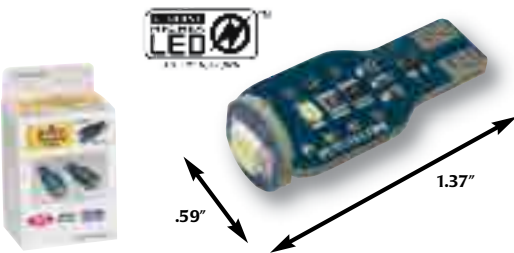

Patents Pending

G-4 LED

Made in the USA

G4S - Side Mount

Replacement for the G4 bulb type with side pins. Sold in singles 100 lumens.

Part# 230100S - Cool White
Part# 230200S - Warm White

G4B - Back Mount

Replacement for the G4 bulb type with back pins. Sold in singles. 100 lumens

Part# 230100B - Cool White
Part# 230200B - Warm White