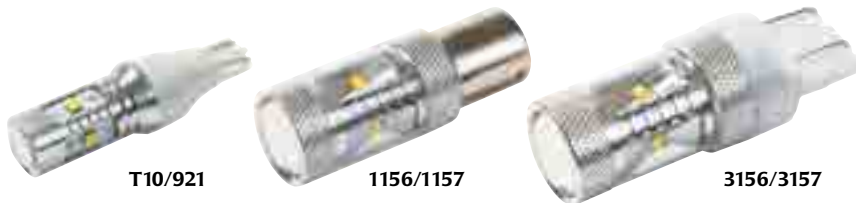

NEW Plasma LED / 360 LED

Visit: www.Putco.com for more images of products by application