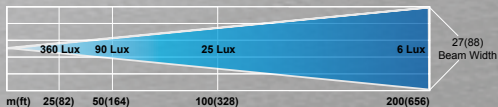

Part #	Mount Type	Remote Option
#7901(wht), #7951(blk)	Magnetic Mount, Suction Cup	Wireless Hand Held
#2020(wht), #2021(blk)	Permanent Mount	Wired Dash
#2000(wht), #2051(blk)	Permanent Mount	Wireless Hand Held
#7900(wht)	Permanent Mount, Suction Cup	Wireless Hand Held