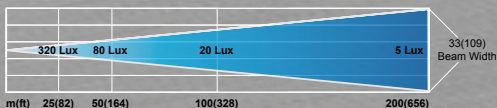

- NEW - LED Insert Available (#15433)
- 370° Rotation x 135° Tilt
- Portable or Permanent Mount
- 5 Year Limited Warranty
- Wireless or Hard-Wired Remote Control

Part #	Mount Type	Remote Option
#3000(wht), #3051(blk), #3006(chr)	Permanent Mount	Wireless Hand Held
#30002(wht), #30512(blk), #30062(chr)	Magnetic Mount	Wireless Hand Held
#3100(wht), #3151(blk), #3106(chr)	Permanent Mount	Wireless Dash
#3020(wht), #3021(blk), #3026(chr)	Permanent Mount	Wired Dash

New & Noteworthy

LED RETROFIT KITS

Make any Golight or Stryker Halogen light and LED

Model 15444 - Golight/RadioRay

Model 15433 - Stryker