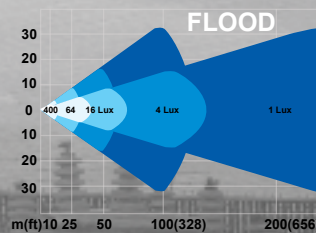

- 10 Year Warranty
- Floodlight Output 6000 Max Lumens
- Spotlight Intensity 110,000 Candela
- Quick Manual Adjustment
- Internal Thermal Management
- Multiple Illumination Options
  Spot, Flood, IR
- Shock-Proof, Solid State Lighting
- IP 67 Rating, Instant On
- 94% Optical Efficiency