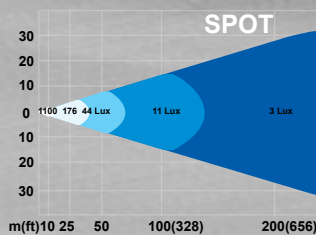

- 10 Year Warranty
- Floodlight Output 6000 Max Lumens
- Spotlight Intensity 110,000 Candela
- Quick Manual Adjustment
- Internal Thermal Management
- Multiple Illumination Options
  Spot, Flood, IR
- Shock-Proof, Solid State Lighting
- IP 67 Rating, Instant On
- 94% Optical Efficiency