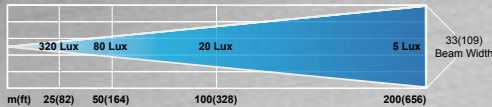

Part #	Mount Type	Remote Option
#79014(wht), #79514(blk)	Magnetic Mount, Suction Cup	Wireless Hand Held
#20204(wht), #20214(blk)	Permanent Mount	Wired Dash
#20004(wht), #20514(blk)	Permanent Mount	Wireless Hand Held
#79004(wht)	Permanent Mount, Suction Cup	Wireless Hand Held