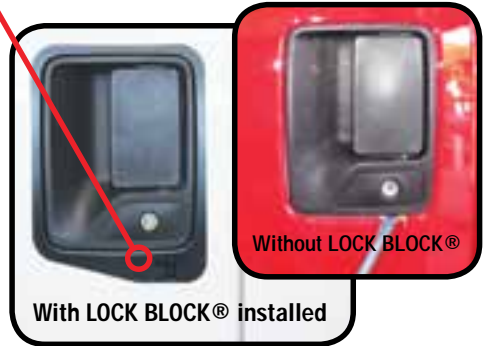

With LOCK BLOCK® installed

Without LOCK BLOCK®