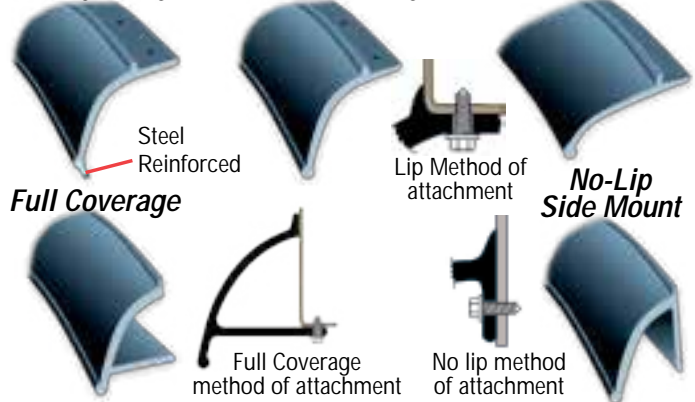

Part No. 52195

Part No. 52206

Part No. 52168

Heavy Duty Standard Duty Extra Wide

Part No.	Description
52188	Heavy-Duty Steel Reinforced - 2 pc. Kit 58" lengths (2 1/2" wide)
52189	Heavy-Duty Steel Reinforced - 4 pc. Kit 58" lengths (2 1/2" wide)
52192	Heavy-Duty Steel Reinforced - 4 pc. Kit 58" lengths (1 3/4" wide)
52136	Heavy-Duty - 4pc. Kit 58" lengths (2 1/2" wide)
52195	Heavy-Duty - 4 pc. Kit 58" lengths (1 3/4" wide)
52156	Standard Duty - 4 pc. Kit 58" lengths (2 1/2" wide)
52170	No-Lip Side Mount - 2 pc. Kit 58" lengths (2 1/4" wide)
52171	Extra Wide - 2 pc. Kit 58" lengths (4 1/4" wide)
52169	No-Lip Side Mount - Bulk Roll 50ft. (2 1/4" wide)
52175	No-Lip Side Mount Extra Wide - 2 pc. Kit 58" lengths (4 1/4" wide)
52178	No-Lip Side Mount Extra Wide - Bulk Roll 25ft. (4 1/4" wide)
52205	Full Coverage - 2 pc. Kit 72" lengths (3 1/4" wide)
52206	Full Coverage - 4 pc. Kit 72" lengths (3 1/4" wide)