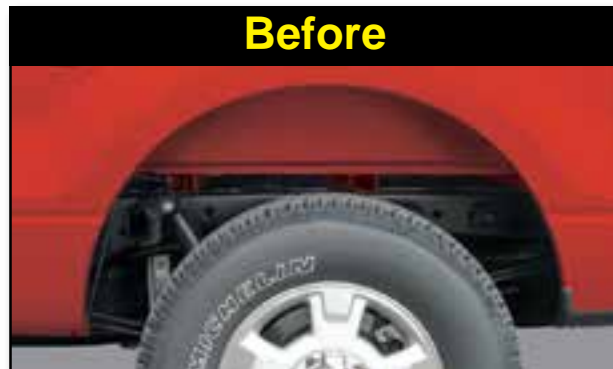

Installation 15 Minutes (Tire Removal Is Optional For Installation)

Exposed Frame Rail, Leaf Springs and Shocks

Covers Inner Wheel Items

Ford F-150

Installation 30 Minutes (Remove Tire For Installation, F-150 Models Only)