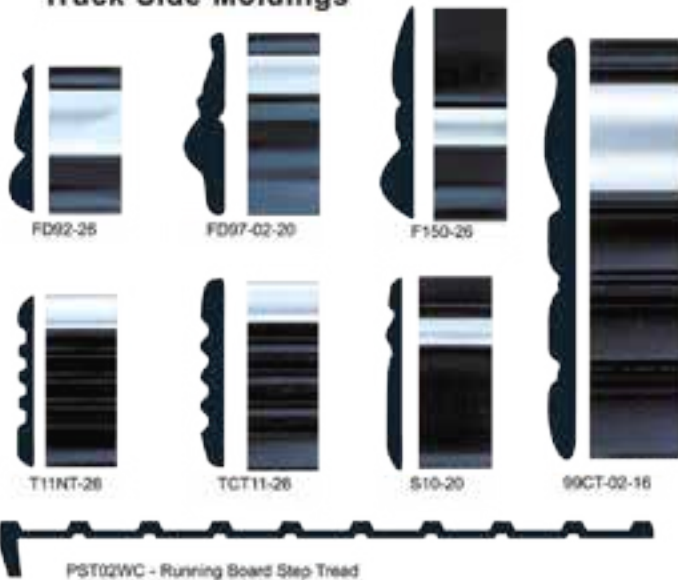

APPEARANCE PRODUCTS

TRIM-GARD

We've capped our chrome with a thick, tough layer of crystal clear vinyl, giving 20 times more protection to the chrome finish, making these moldings more durable than ever, and actually improving the look of the chrome by imparting a deep rich glow not possible before. Trim-Gard is always on the leading edge of technology and design to provide their customers with the highest quality top-capped automotive moldings available today.

Truck Side Moldings