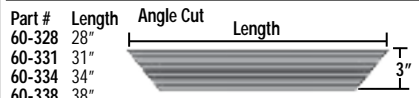

Top Slider Bumper Guards

Protect rear bumper from scuffs, scratches & abrasions when loading & unloading cargo. Follows bumper contours without buckling or rippling. Installs in seconds using automotive-grade 3M™ tape.