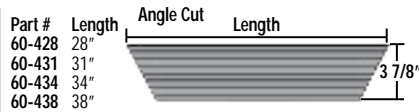

Top Slider Bumper Guards

Protect rear bumper from scuffs, scratches & abrasions when loading & unloading cargo. Follows bumper contours without buckling or rippling. Installs in seconds using automotive-grade 3M™ tape.