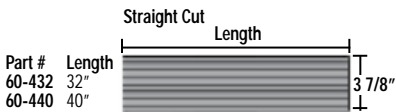

Top Slider Bumper Guards

Protect rear bumper from scuffs, scratches & abrasions when loading & unloading cargo. Follows bumper contours without buckling or rippling. Installs in seconds using automotive-grade 3M™ tape.