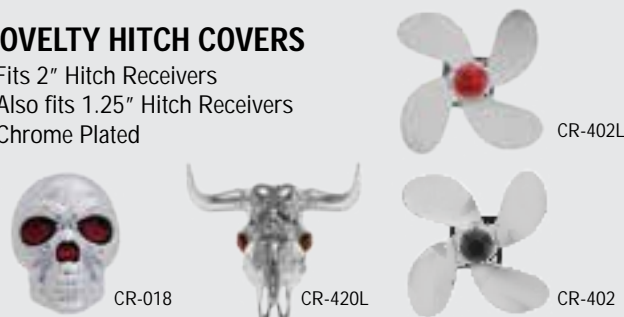

NOVELTY HITCH COVERS

- Fits 2" Hitch Receivers
- Also fits 1.25" Hitch Receivers
- Chrome Plated

CR-018

CR-420L

CR-402

ALSO AVAILABLE LICENSED HITCH COVERS

- Fits 1.25" and 2" Hitch Receivers
- Triple Chrome Die-cast Metal
- Super Bright LED's
- Custom Dual Layer Stainless Steel Hitch Covers
- Fits 1.25" and 2" Hitch Receivers hitches