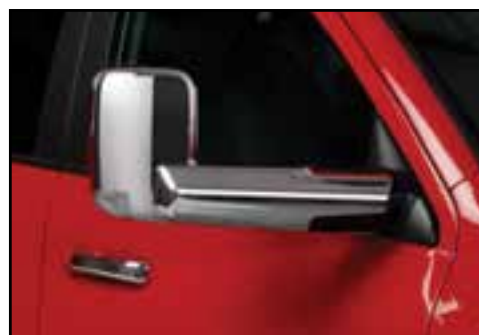

Chrome Trim - Mirror Covers

400141	Chevrolet Silverado - Light Duty - Full Tape On Cover	2014-2014
400140	Chevrolet Silverado - Light Duty - Upper Mirror - Replacement	2014-2014
400539	Dodge RAM 1500 - without towing mirrors - with turn signal opening	2013-2014
400520	Dodge RAM 2500/3500 - Tow MC's w/ light cut outs on top and bottom - 4PCS - Comes with Top & Arm pcs	2010-2014
400500	DODGE RAM TOW MIRROR-ARMS ONLY	2010-2014
400502	FORD F150 - with reflector - cover will not completely cover the inside edge if mirrors are painted	2009-2014
400502	FORD F150 SVT Raptor - with reflector - will not completely cover inside edge if mirrors are painted	2010-2014
400509	Ford F150 SVT Raptor w/o reflector	2010-2014
400509	Ford F150 w/o reflector	2009-2014
400123	Ford Super Duty (w/ Turn Signal)	2008-2014
401175	Ford Super Duty (w/o Turn Signal)	2008-2014
400141	GMC Sierra - Light Duty - Full Tape On Cover	2014-2014
400140	GMC Sierra - Light Duty - Upper Mirror - Replacement	2014-2014
400127	Toyota Tundra - Standard Mirror	2007-2014
400128	Toyota Tundra - Towing Mirror	2007-2014

Visit: www.Putco.com for more images of products by application