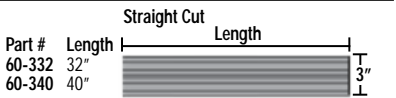

Top Slider Bumper Guards

Protect rear bumper from scuffs, scratches & abrasions when loading & unloading cargo. Follows bumper contours without buckling or rippling. Installs in seconds using automotive-grade 3M™ tape.